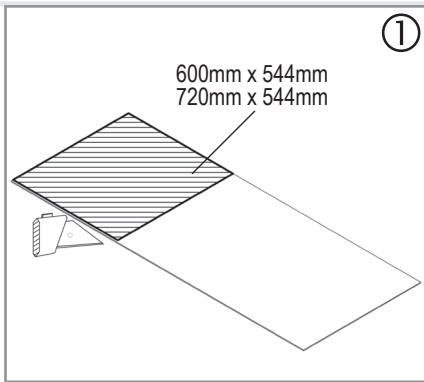

ADDITIONAL ROOF VENT V C