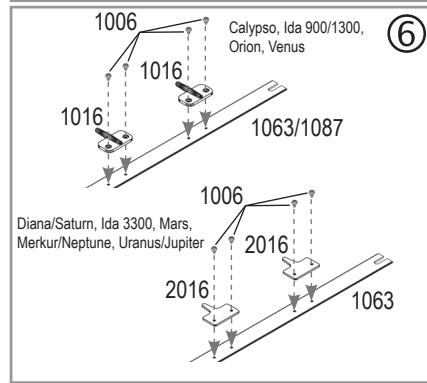

ADDITIONAL ROOF VENT V C