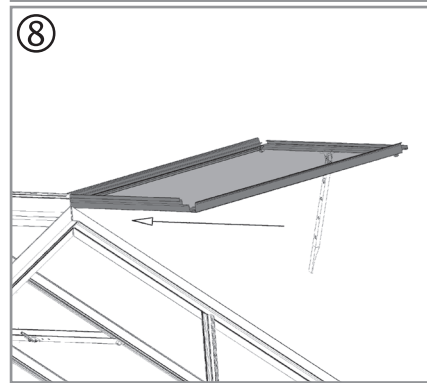

ADDITIONAL ROOF VENT V C