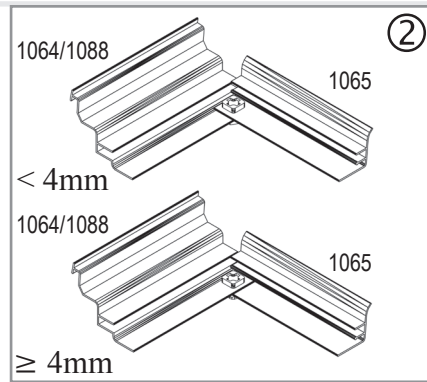

ADDITIONAL ROOF VENT V C