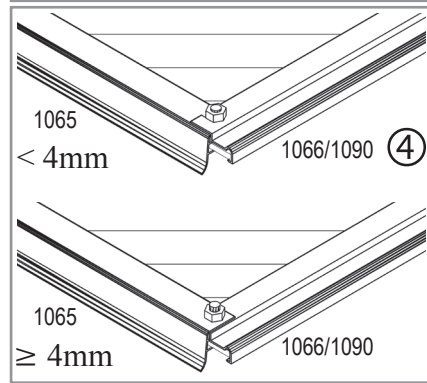

ADDITIONAL ROOF VENT V C