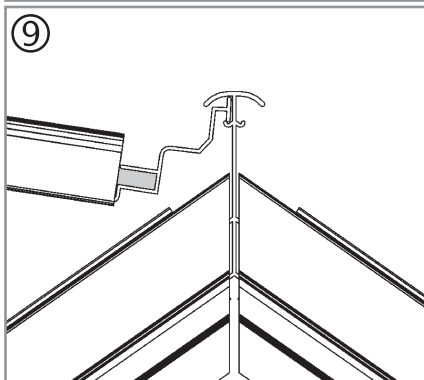

ADDITIONAL ROOF VENT V C