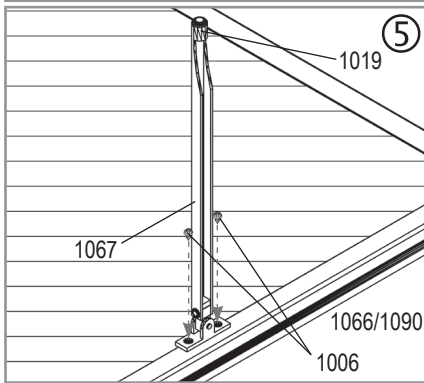

ADDITIONAL ROOF VENT V C