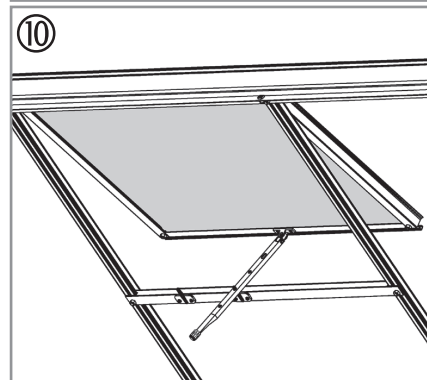

ADDITIONAL ROOF VENT V C