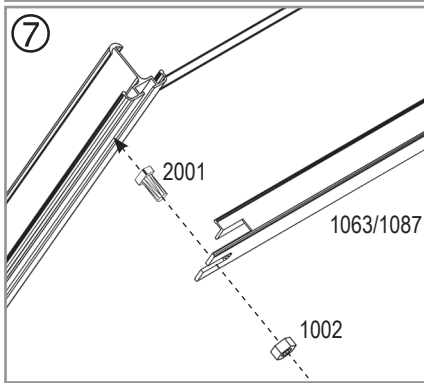

ADDITIONAL ROOF VENT V C