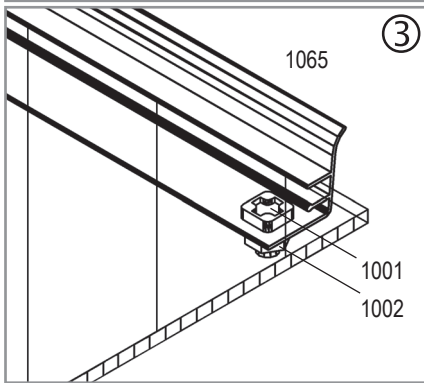

ADDITIONAL ROOF VENT V C