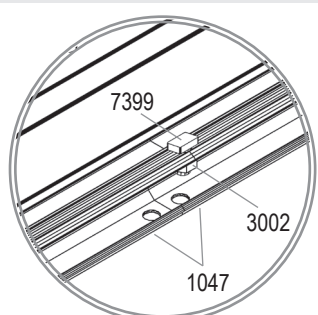

2L

1003	16x	
1004	2x	
1007	2x	
1009	2x	
1014	2x	
1015	2x	
1059	1x	
1060	1x	
1061	2x	
1062	1x	
1111	1x	
1112	1x	
1113	1x	
1500	1x	
1515	1x	
2021	1x	
2058	1x	
2099	1x	
3001	2x	
3002	3x	
6070	2x	
7399	1x	

SIRIUS DD KIT