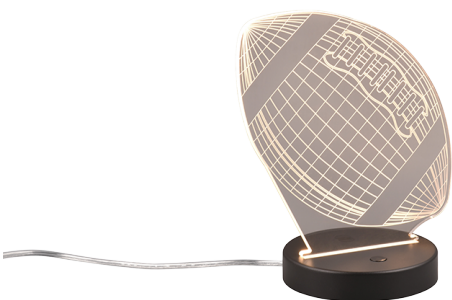

Bordlampe

FOOTBALL – R52821132

incl. 1x SMD LED, 3,2W · 1x 250lm, 3000K

Funktioner:

- IP20
- Ikke dæmpbar
- RGBW farveskift
- Kontakt

Make a targeted touchdown with the FOOTBALL table lamp! The table lamp with 3D effect is not so much for targeted lighting as it is a real decorative secret weapon. The lamp in oval football design should be placed prominently in the interior, as it is a highlight when switched on and off. The conventional switch on the light base can also be used to adjust the colour thanks to an RGBW colour changer. So nothing stands in the way of a sports evening with special, decorative lighting! The clear acrylic light head is mounted on a black matt metal base and blends in seamlessly with existing interiors. In addition, the luminaires feature modern LED technology, which stands for a high quality of light. LED light sources are characterized by a long service life and low heat generation.

Farve og materiale:

Farve: Sort måtte
Materiale: Metal

Dimensioner:

Bredde: 17 cm
Højde: 21,5 cm
Dybde: 12 cm
Vægt: ,5 kg

Tekniske data:

Lyskilde: SMD (integreret)
Watt: 3,2W
Lumen: 1x 250lm
Kelvin: 3000K
Farvegengivelse (CRI): > 80 CRI
Livstid: 30000h
Skift af cyklusser: 15000x ON/OFF
Driftsspænding: 230V ~ 50Hz
Beskyttelsesgrad: 2
IP-klassificering: IP20