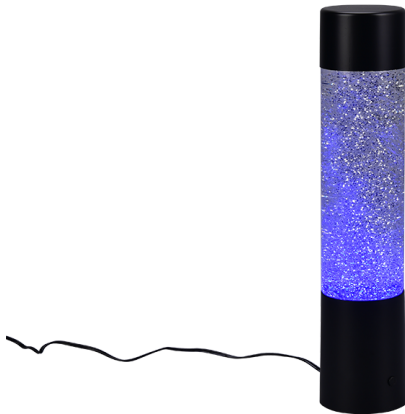

Bordlampe

GLITTER – R50871032

incl. 1x SMD, 0,9W · 1x 0lm, ---

Funktioner:

- IP20
- RGB farveskift
- Kontakt

A little glitter never hurts! The GLITTER LED water column uses the built-in RGB colour changer to create colourful lighting accents in your living room, bedroom, children's room or teenager's room. As soon as the column is switched on, the many glitter particles move in the clear liquid, creating an interesting play of light and turning it into a real eye-catcher in your home. When switched off, the water column takes on a simple appearance and can be combined in a variety of ways thanks to its black matt base and clear column. In addition, the luminaires feature modern LED technology, which stands for a high quality of light. LED light sources are characterized by a long service life and low heat generation.

Farve og materiale:

Farve: Sort måtte
Materiale: Plastik

Dimensioner:

Højde: 34 cm
Diameter: 7,5 cm
Vægt: 1,7 kg

Tekniske data:

Lyskilde: SMD (integreret)
Watt: ,9W
Lumen: 1x 0lm
Kelvin: ---
Farvegengivelse (CRI): > CRI
Livstid: 20000h
Skift af cyklusser: 15000x ON/OFF
Driftsspænding: 230V ~ 50Hz
Beskyttelsesgrad: 2
IP-klassificering: IP20