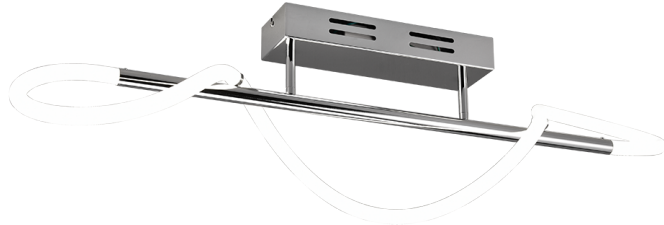

Loftslampe

ARGOS – R62361106

incl. 1x SMD, 28W · 1x 3500lm, 4000K

Funktioner:

- DUOLine
- Loftsmontage
- IP20
- Dæmpbar via kontakt

The boldly designed ARGOS ceiling light embodies modern lightness and will become a special and harmonious lighting object in your home. The integrated SWITCH dimmer allows the light to be switched to three brightness levels (100%, 50% and 25%) using a conventional light switch. Placed in the living room or bedroom, it becomes an eye-catcher and also blends in stylishly with various furnishing styles. The eye-catching design in chrome and white adds stylish elegance to your home. In addition, the luminaires feature modern LED technology, which stands for a high quality of light. LED light sources are characterized by a long service life and low heat generation.

Farve og materiale:

Farve: Chrome
Materiale: Metal

Dimensioner:

Bredde: 105 cm
Højde: 30 cm
Dybde: 34 cm
Vægt: 1,5 kg

Tekniske data:

Lyskilde: SMD (integreret)
Watt: 28W
Lumen: 1x 3500lm
Kelvin: 4000K
Farvegengivelse (CRI): > 80 CRI
Livstid: 30000h
Skift af cyklusser: 15000x ON/OFF
Driftsspænding: 230V ~ 50Hz
Beskyttelsesgrad: 1
IP-klassificering: IP20