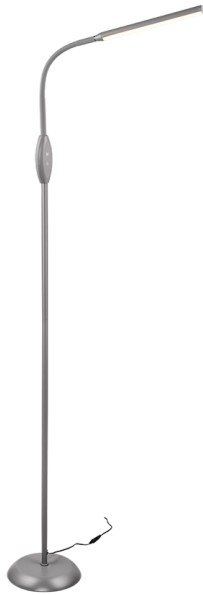

RL

live your light

Gulvlampe

TORO – R47641111

incl. 1x SMD, 5W · 1x 700lm,
3000+4000+5000K

Funktioner:

- 4 niveauer Touch funktion
- Justerbar lysfarve
- Fleksibel
- IP20

The TORO floor lamp impresses with its adjustable flexible neck, which ensures excellent light guidance next to a desk or reading chair. The adjustment of the light colour is just as impressive as the practical 4-step touch function. This allows the brightness to be reduced or increased in three stages, offering versatile adjustment of the light according to personal preferences and needs. The subtle grey colour scheme draws attention to the light's capabilities. In addition, the luminaires feature modern LED technology, which stands for a high quality of light. LED light sources are characterized by a long service life and low heat generation.

Farve og materiale:

Farve: Grå
Materiale: Plastik

Dimensioner:

Bredde: 21 cm
Højde: 145 cm
Vægt: 2 kg

Tekniske data:

Lyskilde: SMD (integreret)
Watt: 5W
Lumen: 1x 700lm
Kelvin: 3000+4000+5000K
Farvegengivelse (CRI): > 80 CRI
Livstid: 30000h
Skift af cyklusser: 20000x ON/OFF
Driftsspænding: 230V ~ 50Hz
Beskyttelsesgrad: 2
IP-klassificering: IP20

Oplysninger om forhandlere:

EAN: 4017807600698
Toldnummer: 94052140000

Emballagens dimensioner:

Bredde: 23,5 cm
Højde: 40 cm
Dybde: 11,5 cm
Vægt: 2,4 kg

Downloads:

[Manuel](#)
[Sikkerhedsanvisninger](#)
[Tegning](#)
[Erklæring om overensstemmelse](#)
[Garantierklæring](#)