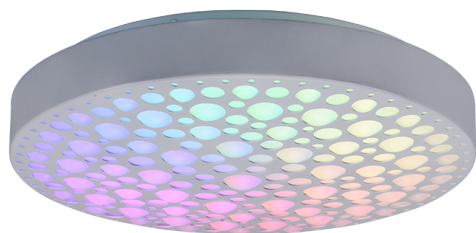

Loftslampe

CHIZU – R67161131

incl. 1x SMD, 22W · 1x 2500lm, 2700 - 6000K

Funktioner:

- Dynamisk lys
- Integreret lysdæmper
- IP20
- Lys farve trinløst variabel
- Hukommelsesfunktion
- Nattelys
- Ikke egnet til ekstern lysdæmper
- Fjernbetjening
- RGB farveskift

The CHIZU ceiling light convinces with its functions and its extraordinary design. The dotted light emission points are highlighted by the plain cover made of plastic and create an eye-catcher in any living area. The light colour and brightness can be individually controlled by means of a remote control. The additionally integrated RGB colour changer and the night light function make this luminaire a special highlight. The white body of the ceiling light easily adapts to any interior style. In addition, the luminaires feature modern LED technology, which stands for a high quality of light. LED light sources are characterized by a long service life and low heat generation.

Farve og materiale:

Farve: Hvid måtte
Materiale: Plastik

Dimensioner:

Højde: 9 cm
Diameter: 40,5 cm
Vægt: 1 kg

Tekniske data:

Lyskilde: SMD (integreret)
Watt: 22W
Lumen: 1x 2500lm
Kelvin: 2700 - 6000K
Farvegengivelse (CRI): > 80 CRI
Livstid: 25000h
Skift af cyklusser: 10000x ON/OFF
Driftsspænding: 230V ~ 50Hz
Beskyttelsesgrad: 1
IP-klassificering: IP20