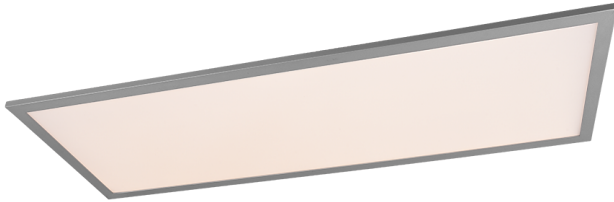

## Loftslampe

### GAMMA – R62868087

incl. 1x SMD LED, 33,5W · 1x 3850lm, 2700 - 6500K

#### Funktioner:

- Integreret lysdæmper
- IP20
- Lys farve trinløst variabel
- Hukommelsesfunktion
- Nattelys
- Ikke egnet til ekstern lysdæmper
- Fjernbetjening
- Væg- og loftmontering

Modern LED panels are some real “must-haves” and deliver efficient lighting results. The bright, atmospheric and glare-free lighting of the GAMMA luminaire is all-round contemporary and provides light for feeling good and working. As a small addition, the GAMMA panels can be dimmed via a remote control and their light colour can be varied continuously. Straight-lined and unobtrusive in its form, the luminaire in titanium colour adapts to many furnishing styles. In addition, the luminaires feature modern LED technology, which stands for a high quality of light. LED light sources are characterized by a long service life and low heat generation.

#### Farve og materiale:

Farve: Titan  
Materiale: Metal