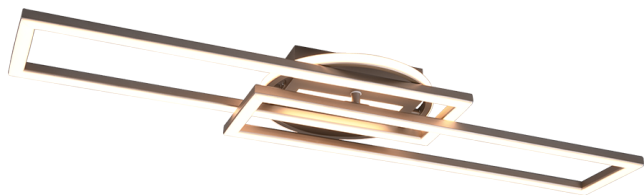

Loftslampe

TWISTER – R67183107

incl. 1x SMD, 30W · 1x 4500lm, 2700 – 6000K

Funktioner:

- Integreret lysdæmper
- IP20
- Lys farve trinløst variabel
- Hukommelsesfunktion
- Ikke egnet til ekstern lysdæmper
- Fjernbetjening
- Kan vippe
- Dæmpbar via kontakt
- Væg- og loftmontering

The modern light elements of the TWISTER ceiling light provide decorative and atmospheric lighting. Due to the movable elements of the luminaire, a flexible and original positioning of these is possible. The remote control included in the scope of delivery dims the light and adjusts the light colour of the luminaire continuously. The straight-lined design in matt nickel offers numerous combination possibilities in your interiors. In addition, the luminaires feature modern LED technology, which stands for a high quality of light. LED light sources are characterized by a long service life and low heat generation.

Farve og materiale:

Farve: Nikkel måtte
Materiale: Metal

Dimensioner:

Bredde: 90,5 cm
Højde: 8,5 cm
Dybde: 24,5 cm
Vægt: ,9 kg

Tekniske data:

Lyskilde: SMD (integreret)
Watt: 30W
Lumen: 1x 4500lm
Kelvin: 2700 - 6000K
Farvegengivelse (CRI): > 80 CRI
Livstid: 30000h
Skift af cyklusser: 15000x ON/OFF
Driftsspænding: 230V ~ 50Hz
Beskyttelsesgrad: 2
IP-klassificering: IP20