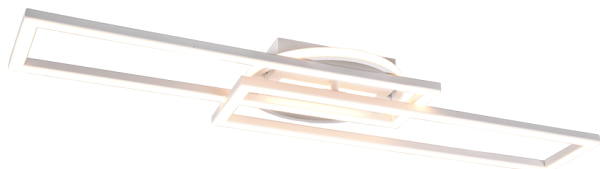

Loftslampe

TWISTER – R67183131

incl. 1x SMD, 30W · 1x 4500lm, 2700 – 6000K

Funktioner:

- Integreret lysdæmper
- IP20
- Lys farve trinløst variabel
- Hukommelsesfunktion
- Ikke egnet til ekstern lysdæmper
- Fjernbetjening
- Kan vippe
- Dæmpbar via kontakt
- Væg- og loftmontering

The modern light elements of the TWISTER ceiling light provide decorative and atmospheric lighting. Due to the movable elements of the luminaire, a flexible and original positioning of these is possible. The remote control included in the scope of delivery dims the light and adjusts the light colour of the luminaire continuously. The straight-lined design in matt white offers numerous combination options in your interiors. In addition, the luminaires feature modern LED technology, which stands for a high quality of light. LED light sources are characterized by a long service life and low heat generation.

Farve og materiale:

Farve: Hvid måtte
Materiale: Metal

Dimensioner:

Bredde: 90,5 cm
Højde: 8,5 cm
Dybde: 24,5 cm
Vægt: 1 kg

Tekniske data:

Lyskilde: SMD (integreret)
Watt: 30W
Lumen: 1x 4500lm
Kelvin: 2700 - 6000K
Farvegengivelse (CRI): > 80 CRI
Livstid: 30000h
Skift af cyklusser: 15000x ON/OFF
Driftsspænding: 230V ~ 50Hz
Beskyttelsesgrad: 2
IP-klassificering: IP20