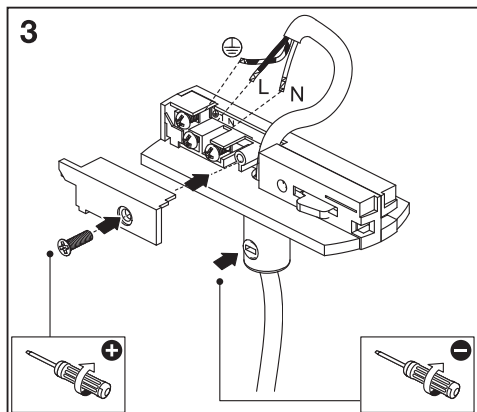

TRACKLIGHT PENDANT CONNECTOR

LEDVANCE

	EAN	IP	°C	V~	Hz
TRACKLIGHT PENDANT CONNECTOR WT	4099854386541	20	-20...+40	220-240	50/60
TRACKLIGHT PENDANT CONNECTOR BK	4099854386572	20	-20...+40	220-240	50/60

TRACKLIGHT PENDANT CONNECTOR

TRACKLIGHT PENDANT CONNECTOR

Item	Model	Socket	Dimension L x W x H	Color	EAN
A	TRACKLIGHT SPOT CYLINDER	GU10	140 x 55 x 130 mm	White Black	4058075756588 4058075756625
B	TRACKLIGHT SPOT MINICYLINDER	GU10	135 x 65 x 93 mm	White Black	4058075756649 4058075756663
C	TRACKLIGHT SPOT CYLINDER	GU10	142 x 65 x 93 mm	White Black	4058075756687 4058075756700
D	SMART WIFI TRACKL SPOT CIRCLE TUNABLE	Integrated LED	ø120 x 95 mm	White Black	4058075759749 4058075759763
E	SMART WIFI TRACKL SPOT OSAKA TUNABLE	Integrated LED	64.5 x 92 x 140 mm	White Black	4058075759787 4058075759800
F	TRACKLIGHT RAIL	-	1000 x 35 x 18 mm	White Black	4058075763920 4058075763944
G	TRACKLIGHT SUPPLY CONNECTOR	-	104 x 35 x 18 mm	White Black	4058075763968 4058075763982
H	TRACKLIGHT LINEAR CONNECTOR	-	64 x 35 x 18 mm	White Black	4058075764002 4058075764026
I	TRACKLIGHT CORNER CONNECTOR	-	104 x 104 x 18 mm	White Black	4058075764040 4058075764064
J	TRACKLIGHT FLEXIBLE CONNECTOR	-	290 x 35 x 18 mm	White Black	4058075764088 4058075764101
K	TRACKLIGHT CROSS CONNECTOR	-	172 x 172 x 18 mm	White Black	4058075764125 4058075764149
L	TRACKLIGHT SUSPENSION KIT	-	61 x 33 x 15 / ø40 x 47 mm	White Black	4058075764163 4058075764187
M	TRACKLIGHT ROUND BASE	-	32 x ø100 mm	White Black	4058075764200 4058075764224
N	TRACKLIGHT PENDANT CONNECTOR	-	81 x 34 x 40 mm	White Black	4099854386541 4099854386572
O	TRACKLIGHT MIDDLE POWER SUPPLY	-	172 x 35 x 18 mm	White Black	4099854386602 4099854386633