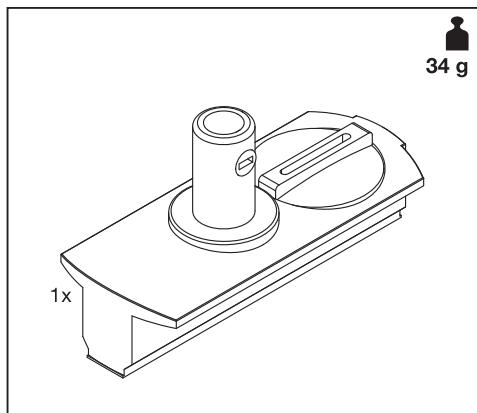

TRACKLIGHT PENDANT CONNECTOR

Item	Model	Socket	Dimension L x W x H	Color	EAN
A	TRACKLIGHT SPOT CYLINDER	GU10	140 x 55 x 130 mm	White Black	4058075756588 4058075756625
B	TRACKLIGHT SPOT MINICYLINDER	GU10	135 x 65 x 93 mm	White Black	4058075756649 4058075756663
C	TRACKLIGHT SPOT CYLINDER	GU10	142 x 65 x 93 mm	White Black	4058075756687 4058075756700
D	SMART WIFI TRACKL SPOT CIRCLE TUNABLE	Integrated LED	ø120 x 95 mm	White Black	4058075759749 4058075759763
E	SMART WIFI TRACKL SPOT OSAKA TUNABLE	Integrated LED	64.5 x 92 x 140 mm	White Black	4058075759787 4058075759800
F	TRACKLIGHT RAIL	-	1000 x 35 x 18 mm	White Black	4058075763920 4058075763944
G	TRACKLIGHT SUPPLY CONNECTOR	-	104 x 35 x 18 mm	White Black	4058075763968 4058075763982
H	TRACKLIGHT LINEAR CONNECTOR	-	64 x 35 x 18 mm	White Black	4058075764002 4058075764026
I	TRACKLIGHT CORNER CONNECTOR	-	104 x 104 x 18 mm	White Black	4058075764040 4058075764064
J	TRACKLIGHT FLEXIBLE CONNECTOR	-	290 x 35 x 18 mm	White Black	4058075764088 4058075764101
K	TRACKLIGHT CROSS CONNECTOR	-	172 x 172 x 18 mm	White Black	4058075764125 4058075764149
L	TRACKLIGHT SUSPENSION KIT	-	61 x 33 x 15 / ø40 x 47 mm	White Black	4058075764163 4058075764187
M	TRACKLIGHT ROUND BASE	-	32 x ø100 mm	White Black	4058075764200 4058075764224
N	TRACKLIGHT PENDANT CONNECTOR	-	81 x 34 x 40 mm	White Black	4099854386541 4099854386572
O	TRACKLIGHT MIDDLE POWER SUPPLY	-	172 x 35 x 18 mm	White Black	4099854386602 4099854386633