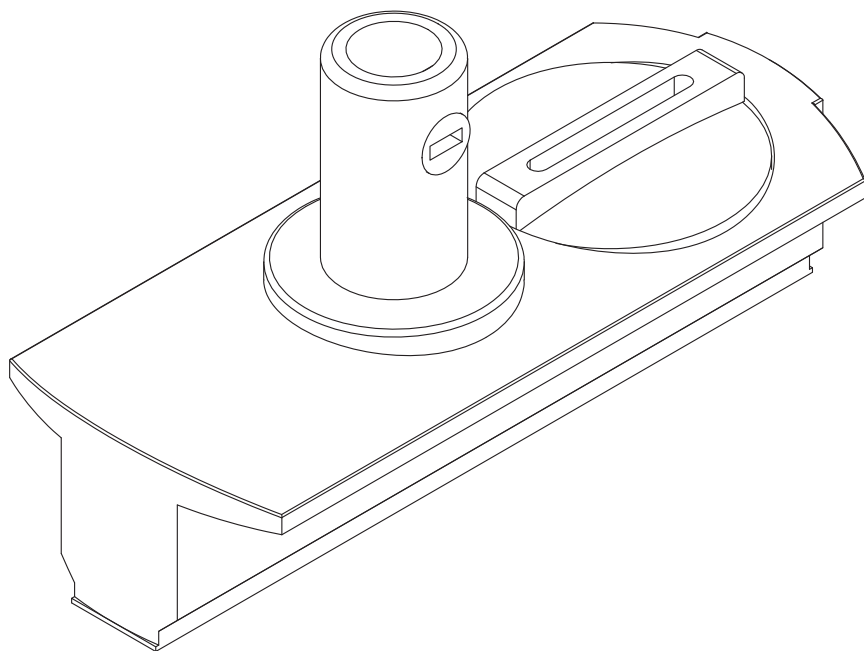

TRACKLIGHT PENDANT CONNECTOR

LEDVANCE

	EAN	IP	°C	V~	Hz
TRACKLIGHT PENDANT CONNECTOR WT	4099854386541	20	-20...+40	220-240	50/60
TRACKLIGHT PENDANT CONNECTOR BK	4099854386572	20	-20...+40	220-240	50/60

TRACKLIGHT PENDANT CONNECTOR

TRACKLIGHT PENDANT CONNECTOR

Item	Model	Socket	Dimension L x W x H	Color	EAN
A	TRACKLIGHT SPOT CYLINDER	GU10	140 x 55 x 130 mm	White Black	4058075756588 4058075756625
B	TRACKLIGHT SPOT MINICYLINDER	GU10	135 x 65 x 93 mm	White Black	4058075756649 4058075756663
C	TRACKLIGHT SPOT CYLINDER	GU10	142 x 65 x 93 mm	White Black	4058075756687 4058075756700
D	SMART WIFI TRACKL SPOT CIRCLE TUNABLE	Integrated LED	ø120 x 95 mm	White Black	4058075759749 4058075759763
E	SMART WIFI TRACKL SPOT OSAKA TUNABLE	Integrated LED	64.5 x 92 x 140 mm	White Black	4058075759787 4058075759800
F	TRACKLIGHT RAIL	-	1000 x 35 x 18 mm	White Black	4058075763920 4058075763944
G	TRACKLIGHT SUPPLY CONNECTOR	-	104 x 35 x 18 mm	White Black	4058075763968 4058075763982
H	TRACKLIGHT LINEAR CONNECTOR	-	64 x 35 x 18 mm	White Black	4058075764002 4058075764026
I	TRACKLIGHT CORNER CONNECTOR	-	104 x 104 x 18 mm	White Black	4058075764040 4058075764064
J	TRACKLIGHT FLEXIBLE CONNECTOR	-	290 x 35 x 18 mm	White Black	4058075764088 4058075764101
K	TRACKLIGHT CROSS CONNECTOR	-	172 x 172 x 18 mm	White Black	4058075764125 4058075764149
L	TRACKLIGHT SUSPENSION KIT	-	61 x 33 x 15 / ø40 x 47 mm	White Black	4058075764163 4058075764187
M	TRACKLIGHT ROUND BASE	-	32 x ø100 mm	White Black	4058075764200 4058075764224
N	TRACKLIGHT PENDANT CONNECTOR	-	81 x 34 x 40 mm	White Black	4099854386541 4099854386572
O	TRACKLIGHT MIDDLE POWER SUPPLY	-	172 x 35 x 18 mm	White Black	4099854386602 4099854386633