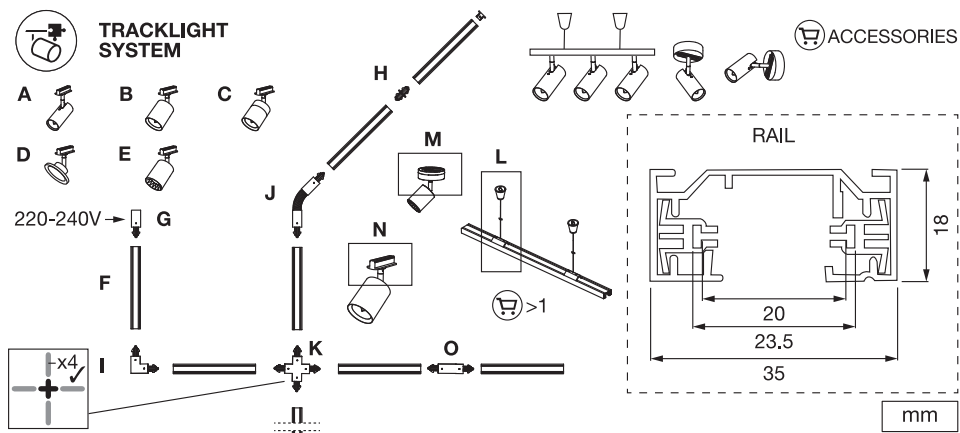

TRACKLIGHT PENDANT CONNECTOR

LEDVANCE

	EAN	IP	°C	V~	Hz
TRACKLIGHT PENDANT CONNECTOR WT	4099854386541	20	-20...+40	220-240	50/60
TRACKLIGHT PENDANT CONNECTOR BK	4099854386572	20	-20...+40	220-240	50/60

TRACKLIGHT PENDANT CONNECTOR

TRACKLIGHT PENDANT CONNECTOR

Item	Model	Socket	Dimension L x W x H	Color	EAN
A	TRACKLIGHT SPOT CYLINDER	GU10	140 x 55 x 130 mm	White Black	4058075756588 4058075756625
B	TRACKLIGHT SPOT MINICYLINDER	GU10	135 x 65 x 93 mm	White Black	4058075756649 4058075756663
C	TRACKLIGHT SPOT CYLINDER	GU10	142 x 65 x 93 mm	White Black	4058075756687 4058075756700
D	SMART WIFI TRACKL SPOT CIRCLE TUNABLE	Integrated LED	ø120 x 95 mm	White Black	4058075759749 4058075759763
E	SMART WIFI TRACKL SPOT OSAKA TUNABLE	Integrated LED	64.5 x 92 x 140 mm	White Black	4058075759787 4058075759800
F	TRACKLIGHT RAIL	-	1000 x 35 x 18 mm	White Black	4058075763920 4058075763944
G	TRACKLIGHT SUPPLY CONNECTOR	-	104 x 35 x 18 mm	White Black	4058075763968 4058075763982
H	TRACKLIGHT LINEAR CONNECTOR	-	64 x 35 x 18 mm	White Black	4058075764002 4058075764026
I	TRACKLIGHT CORNER CONNECTOR	-	104 x 104 x 18 mm	White Black	4058075764040 4058075764064
J	TRACKLIGHT FLEXIBLE CONNECTOR	-	290 x 35 x 18 mm	White Black	4058075764088 4058075764101
K	TRACKLIGHT CROSS CONNECTOR	-	172 x 172 x 18 mm	White Black	4058075764125 4058075764149
L	TRACKLIGHT SUSPENSION KIT	-	61 x 33 x 15 / ø40 x 47 mm	White Black	4058075764163 4058075764187
M	TRACKLIGHT ROUND BASE	-	32 x ø100 mm	White Black	4058075764200 4058075764224
N	TRACKLIGHT PENDANT CONNECTOR	-	81 x 34 x 40 mm	White Black	4099854386541 4099854386572
O	TRACKLIGHT MIDDLE POWER SUPPLY	-	172 x 35 x 18 mm	White Black	4099854386602 4099854386633