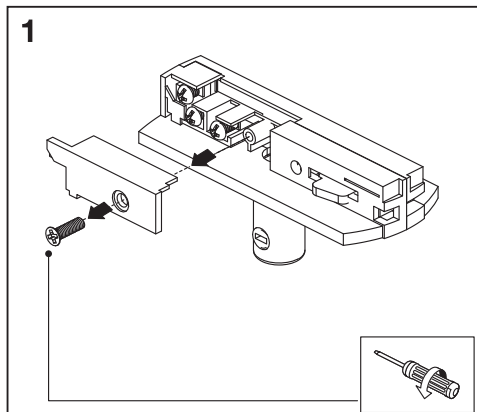

TRACKLIGHT PENDANT CONNECTOR

LEDVANCE

	EAN	IP	°C	V~	Hz
TRACKLIGHT PENDANT CONNECTOR WT	4099854386541	20	-20...+40	220-240	50/60
TRACKLIGHT PENDANT CONNECTOR BK	4099854386572	20	-20...+40	220-240	50/60

TRACKLIGHT PENDANT CONNECTOR

TRACKLIGHT PENDANT CONNECTOR

Item	Model	Socket	Dimension L x W x H	Color	EAN
A	TRACKLIGHT SPOT CYLINDER	GU10	140 x 55 x 130 mm	White Black	4058075756588 4058075756625
B	TRACKLIGHT SPOT MINICYLINDER	GU10	135 x 65 x 93 mm	White Black	4058075756649 4058075756663
C	TRACKLIGHT SPOT CYLINDER	GU10	142 x 65 x 93 mm	White Black	4058075756687 4058075756700
D	SMART WIFI TRACKL SPOT CIRCLE TUNABLE	Integrated LED	ø120 x 95 mm	White Black	4058075759749 4058075759763
E	SMART WIFI TRACKL SPOT OSAKA TUNABLE	Integrated LED	64.5 x 92 x 140 mm	White Black	4058075759787 4058075759800
F	TRACKLIGHT RAIL	-	1000 x 35 x 18 mm	White Black	4058075763920 4058075763944
G	TRACKLIGHT SUPPLY CONNECTOR	-	104 x 35 x 18 mm	White Black	4058075763968 4058075763982
H	TRACKLIGHT LINEAR CONNECTOR	-	64 x 35 x 18 mm	White Black	4058075764002 4058075764026
I	TRACKLIGHT CORNER CONNECTOR	-	104 x 104 x 18 mm	White Black	4058075764040 4058075764064
J	TRACKLIGHT FLEXIBLE CONNECTOR	-	290 x 35 x 18 mm	White Black	4058075764088 4058075764101
K	TRACKLIGHT CROSS CONNECTOR	-	172 x 172 x 18 mm	White Black	4058075764125 4058075764149
L	TRACKLIGHT SUSPENSION KIT	-	61 x 33 x 15 / ø40 x 47 mm	White Black	4058075764163 4058075764187
M	TRACKLIGHT ROUND BASE	-	32 x ø100 mm	White Black	4058075764200 4058075764224
N	TRACKLIGHT PENDANT CONNECTOR	-	81 x 34 x 40 mm	White Black	4099854386541 4099854386572
O	TRACKLIGHT MIDDLE POWER SUPPLY	-	172 x 35 x 18 mm	White Black	4099854386602 4099854386633