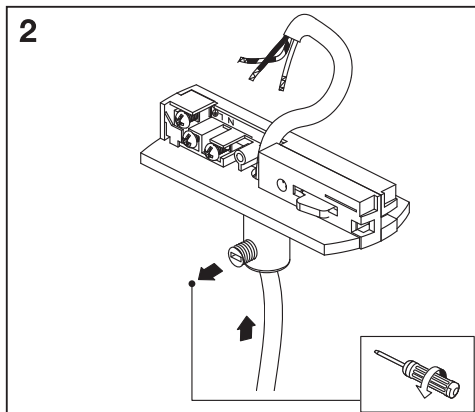

TRACKLIGHT PENDANT CONNECTOR

LEDVANCE

	EAN	IP	°C	V~	Hz
TRACKLIGHT PENDANT CONNECTOR WT	4099854386541	20	-20...+40	220-240	50/60
TRACKLIGHT PENDANT CONNECTOR BK	4099854386572	20	-20...+40	220-240	50/60

TRACKLIGHT PENDANT CONNECTOR

TRACKLIGHT PENDANT CONNECTOR

Item	Model	Socket	Dimension L x W x H	Color	EAN
A	TRACKLIGHT SPOT CYLINDER	GU10	140 x 55 x 130 mm	White Black	4058075756588 4058075756625
B	TRACKLIGHT SPOT MINICYLINDER	GU10	135 x 65 x 93 mm	White Black	4058075756649 4058075756663
C	TRACKLIGHT SPOT CYLINDER	GU10	142 x 65 x 93 mm	White Black	4058075756687 4058075756700
D	SMART WIFI TRACKL SPOT CIRCLE TUNABLE	Integrated LED	ø120 x 95 mm	White Black	4058075759749 4058075759763
E	SMART WIFI TRACKL SPOT OSAKA TUNABLE	Integrated LED	64.5 x 92 x 140 mm	White Black	4058075759787 4058075759800
F	TRACKLIGHT RAIL	-	1000 x 35 x 18 mm	White Black	4058075763920 4058075763944
G	TRACKLIGHT SUPPLY CONNECTOR	-	104 x 35 x 18 mm	White Black	4058075763968 4058075763982
H	TRACKLIGHT LINEAR CONNECTOR	-	64 x 35 x 18 mm	White Black	4058075764002 4058075764026
I	TRACKLIGHT CORNER CONNECTOR	-	104 x 104 x 18 mm	White Black	4058075764040 4058075764064
J	TRACKLIGHT FLEXIBLE CONNECTOR	-	290 x 35 x 18 mm	White Black	4058075764088 4058075764101
K	TRACKLIGHT CROSS CONNECTOR	-	172 x 172 x 18 mm	White Black	4058075764125 4058075764149
L	TRACKLIGHT SUSPENSION KIT	-	61 x 33 x 15 / ø40 x 47 mm	White Black	4058075764163 4058075764187
M	TRACKLIGHT ROUND BASE	-	32 x ø100 mm	White Black	4058075764200 4058075764224
N	TRACKLIGHT PENDANT CONNECTOR	-	81 x 34 x 40 mm	White Black	4099854386541 4099854386572
O	TRACKLIGHT MIDDLE POWER SUPPLY	-	172 x 35 x 18 mm	White Black	4099854386602 4099854386633