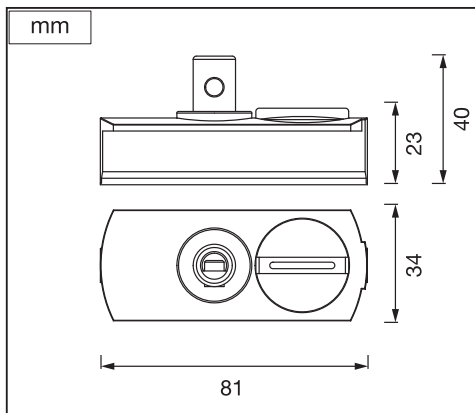

TRACKLIGHT PENDANT CONNECTOR

Item	Model	Socket	Dimension L x W x H	Color	EAN
A	TRACKLIGHT SPOT CYLINDER	GU10	140 x 55 x 130 mm	White Black	4058075756588 4058075756625
B	TRACKLIGHT SPOT MINICYLINDER	GU10	135 x 65 x 93 mm	White Black	4058075756649 4058075756663
C	TRACKLIGHT SPOT CYLINDER	GU10	142 x 65 x 93 mm	White Black	4058075756687 4058075756700
D	SMART WIFI TRACKL SPOT CIRCLE TUNABLE	Integrated LED	ø120 x 95 mm	White Black	4058075759749 4058075759763
E	SMART WIFI TRACKL SPOT OSAKA TUNABLE	Integrated LED	64.5 x 92 x 140 mm	White Black	4058075759787 4058075759800
F	TRACKLIGHT RAIL	-	1000 x 35 x 18 mm	White Black	4058075763920 4058075763944
G	TRACKLIGHT SUPPLY CONNECTOR	-	104 x 35 x 18 mm	White Black	4058075763968 4058075763982
H	TRACKLIGHT LINEAR CONNECTOR	-	64 x 35 x 18 mm	White Black	4058075764002 4058075764026
I	TRACKLIGHT CORNER CONNECTOR	-	104 x 104 x 18 mm	White Black	4058075764040 4058075764064
J	TRACKLIGHT FLEXIBLE CONNECTOR	-	290 x 35 x 18 mm	White Black	4058075764088 4058075764101
K	TRACKLIGHT CROSS CONNECTOR	-	172 x 172 x 18 mm	White Black	4058075764125 4058075764149
L	TRACKLIGHT SUSPENSION KIT	-	61 x 33 x 15 / ø40 x 47 mm	White Black	4058075764163 4058075764187
M	TRACKLIGHT ROUND BASE	-	32 x ø100 mm	White Black	4058075764200 4058075764224
N	TRACKLIGHT PENDANT CONNECTOR	-	81 x 34 x 40 mm	White Black	4099854386541 4099854386572
O	TRACKLIGHT MIDDLE POWER SUPPLY	-	172 x 35 x 18 mm	White Black	4099854386602 4099854386633