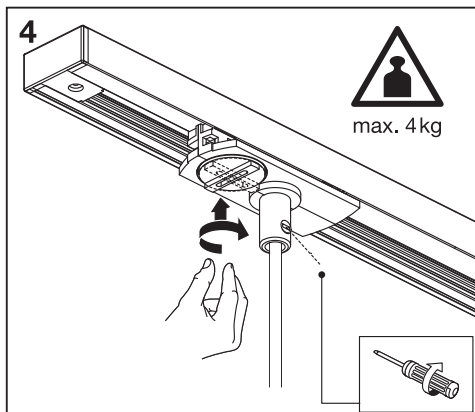

TRACKLIGHT PENDANT CONNECTOR

Item	Model	Socket	Dimension L x W x H	Color	EAN
A	TRACKLIGHT SPOT CYLINDER	GU10	140 x 55 x 130 mm	White Black	4058075756588 4058075756625
B	TRACKLIGHT SPOT MINICYLINDER	GU10	135 x 65 x 93 mm	White Black	4058075756649 4058075756663
C	TRACKLIGHT SPOT CYLINDER	GU10	142 x 65 x 93 mm	White Black	4058075756687 4058075756700
D	SMART WIFI TRACKL SPOT CIRCLE TUNABLE	Integrated LED	ø120 x 95 mm	White Black	4058075759749 4058075759763
E	SMART WIFI TRACKL SPOT OSAKA TUNABLE	Integrated LED	64.5 x 92 x 140 mm	White Black	4058075759787 4058075759800
F	TRACKLIGHT RAIL	-	1000 x 35 x 18 mm	White Black	4058075763920 4058075763944
G	TRACKLIGHT SUPPLY CONNECTOR	-	104 x 35 x 18 mm	White Black	4058075763968 4058075763982
H	TRACKLIGHT LINEAR CONNECTOR	-	64 x 35 x 18 mm	White Black	4058075764002 4058075764026
I	TRACKLIGHT CORNER CONNECTOR	-	104 x 104 x 18 mm	White Black	4058075764040 4058075764064
J	TRACKLIGHT FLEXIBLE CONNECTOR	-	290 x 35 x 18 mm	White Black	4058075764088 4058075764101
K	TRACKLIGHT CROSS CONNECTOR	-	172 x 172 x 18 mm	White Black	4058075764125 4058075764149
L	TRACKLIGHT SUSPENSION KIT	-	61 x 33 x 15 / ø40 x 47 mm	White Black	4058075764163 4058075764187
M	TRACKLIGHT ROUND BASE	-	32 x ø100 mm	White Black	4058075764200 4058075764224
N	TRACKLIGHT PENDANT CONNECTOR	-	81 x 34 x 40 mm	White Black	4099854386541 4099854386572
O	TRACKLIGHT MIDDLE POWER SUPPLY	-	172 x 35 x 18 mm	White Black	4099854386602 4099854386633