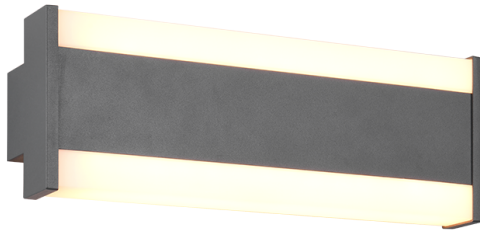

Wall lamp

## DAWSON – 246360142

incl. 1x SMD, 7W · 1x 800lm, 2300+3000+4000K

- **Adjustable light color**
- **Up and Down lighting**
- **Wallmounting**
- **Not suitable for external dimmer**
- **IP54**
- **Colours directly adjustable at the lamp**

The wall lights in the DAWSON series are particularly popular due to their up & down lighting, which emits light upwards and downwards and creates impressive lighting effects on building façades. The IP54 protection class guarantees protection against dust deposits inside and splashing water on all sides, which means that the wall light can also be used in damp environments. Three different light colours can be set directly via the DIP SWITCH on the luminaire to conjure up the right lighting ambience. The modern design in anthracite with clear lines gives the light a contemporary look. The luminaire also features modern LED technology, which is characterised by high light quality and energy efficiency. Compared to conventional halogen light sources, up to 80% of energy costs can be saved. With LED light sources, you also benefit from a long service life and low heat generation while protecting the environment.

### Technical data

Light source: SMD – LED (integrated)  
Watt: 7W  
Lumen: 1x 800lm  
Kelvin: 2300+3000+4000K  
Color rendering (CRI): > 80 CRI  
Lifetime: 30000H  
Switching cycles: 15000x ON/OFF  
  
operating voltage: 230V ~ 50Hz  
Protection grade: 1  
IP classification: IP54