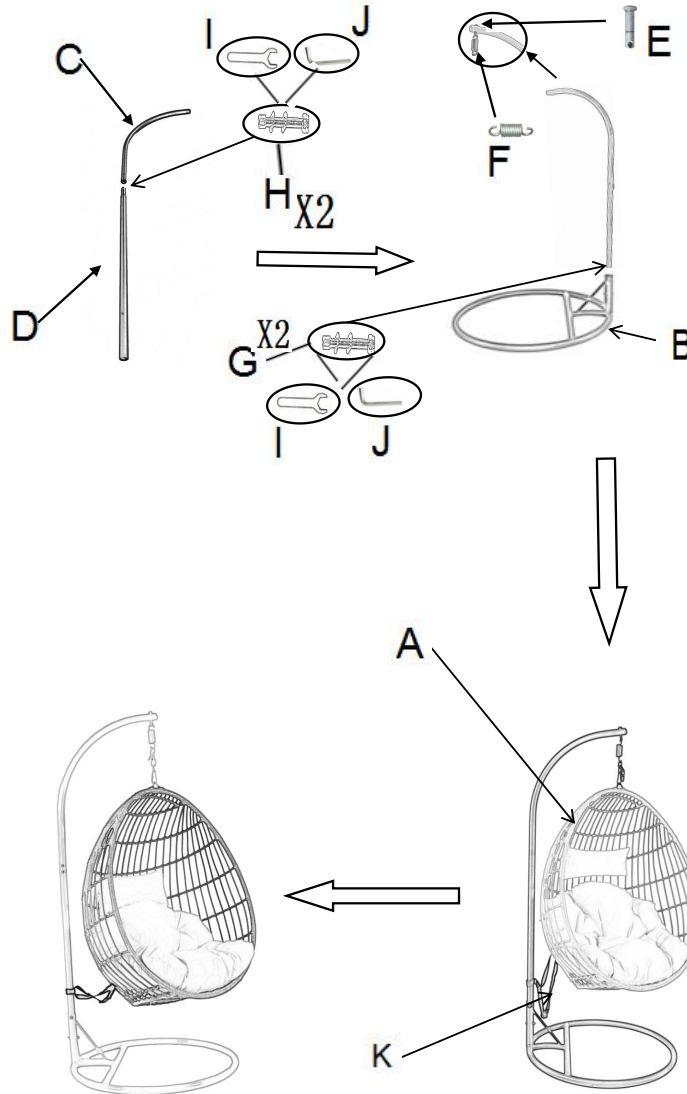

IMPORTANT: READ CAREFULLY AND RETAIN FOR FUTURE REFERENCE

Assembly Instructions

A		1PC
B		1PC
C		1PC
D		1PCS
E		1PCS
F		1PCS
G	 M10*60	2 PCS
H	 M10*55	2 PCS
I		1 PC
J		1 PC
K		1 PC

IMPORTANT & WARNINGS:

- . Remove all parts from packaging carefully.
- . This is a heavy unit!! When assembling and unassembling we recommend that 2 or more adults are involved.
- . Keep children & Pets away when assembling or unassembling.
- . Do not climb on the frame
- . This product is not a toy and should NOT be used as a swing under any circumstances as this could result in injury.
- . Max recommended weight is 120Kgs/ 250Lbs.
- . This product is only designed to seat 1 person at any given time. DO NOT exceed this as this could damage the product and cause injury; and void your warranty.
- . Keep all flame and heat sources well away from this product at all times.
- . Take care not to trap fingers whilst assembling and unassembling.
- . When not in use please store away in a cool and dry place away from any heat source.