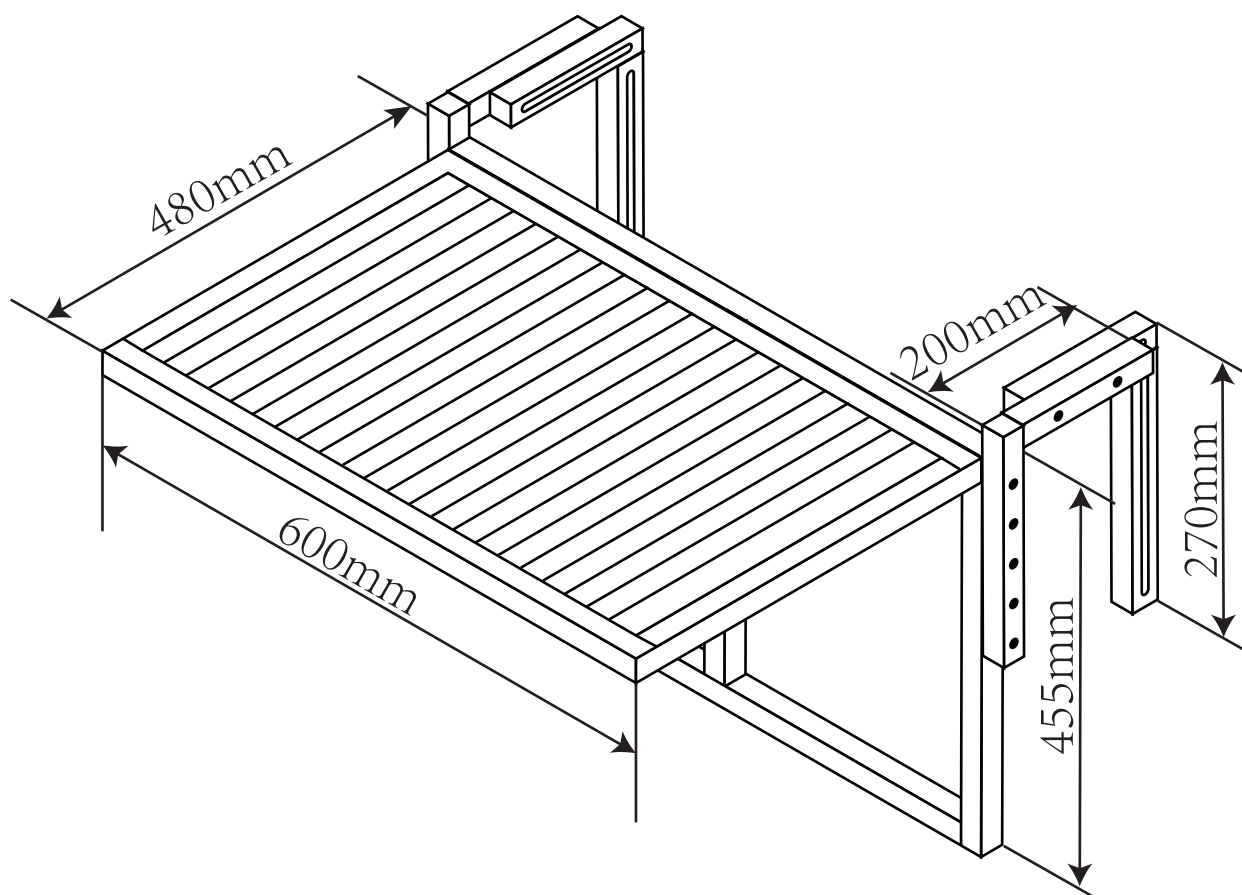

9853497

TRIESTE ALTANBORD FOLDBART

DK:	Tillykke med dine nye havemøbler! For at dine nyindkøbte havemøbler holder sig flottest i lang tid, beder vi dig at læse denne manual grundigt inden samling og ibrugtagning af produktet. Opbevar manualen til senere brug. Trods at mange havemøbler markedsføres som 'Vedligeholdelsesfrie' anbefales overdækning med brug af PARK have-møbelovertræk under regnskyld.
GB:	Congratulations with your new garden furniture! Please read this assembly guide/manual before assembling/using this item. Follow this manual thoroughly and store it properly for later reference. Even though that some garden furniture are marketed as being 'carefree', we recommend to use PARK Havemøbelovertræk, whenever your garden furniture are exposed towards heavy rain falls.
	