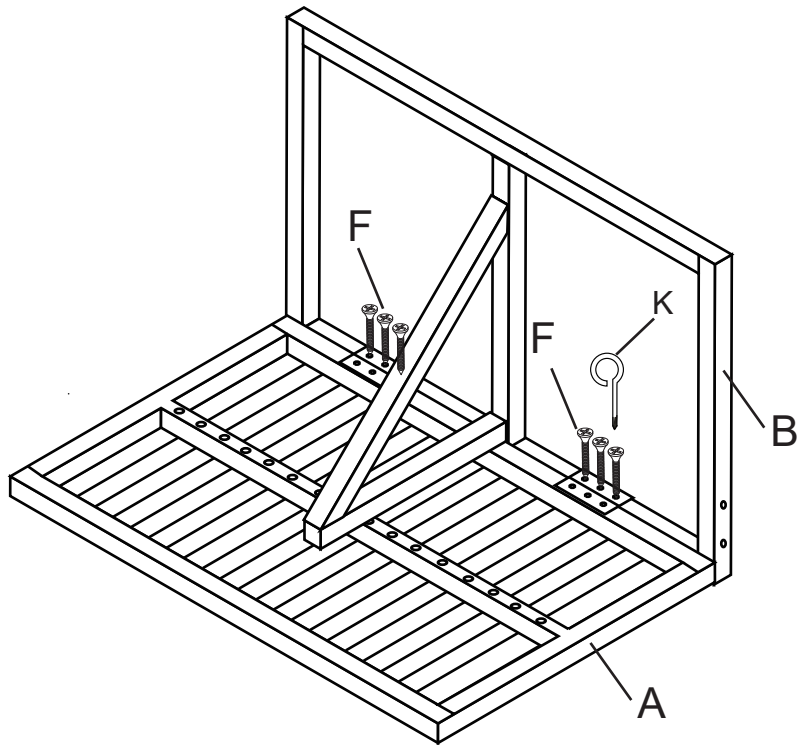

A		1
B		1
C		1
D		1
E		2

F		6
G		4
H		4
I		4
J		4
K		1

1