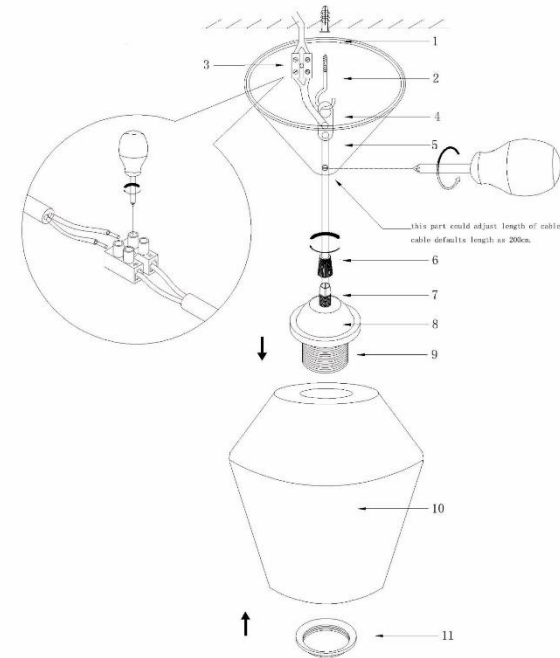

Nobb (edgy) glaspendedel Ø17 E27 Smoke  
Glass shade: dia17cm H18cm  
Cable length: 2m  
E27 socket

## INSTRUCTION MANUAL

Model: Nobb(edgy)

halo  
design  
COPENHAGEN

## INSTRUCTION MANUAL

- 1 Follow the instruction sketch.
- 2 Make sure power is OFF on the outlet, before beginning the installation.
- 3 Insert the light bulb.
- 4 Go through point 1 to 2 before connecting the lamp to the power.