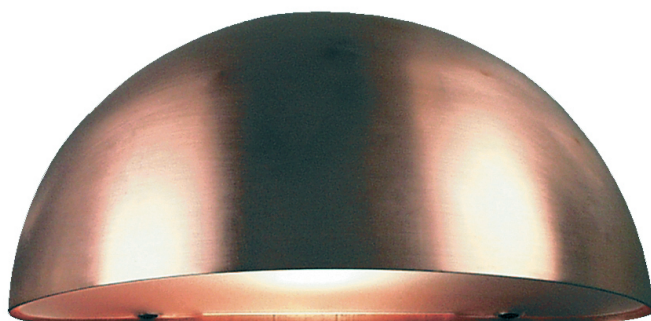

nordlux®

design®
for the
people
nordlux

SEE
MEE
Light up your life

LAMPE®
KONSU
LENTEN
by nordlux

Scorpius

Brand: NORDLUX

By: Nordlux

Product No: 21651030

EAN: 5701581916951

DB: 8574857

Colli: 6

Socket type: E14

General

Color: Copper

Source: Excl. Lightsource

Max Watt: 40W

Material: KOBBER

IP: IP23

Energy class: A++ - D

Parrallel con. pos.: Possible

Measurements

Height: 10

Projection: 10

Lightsource info