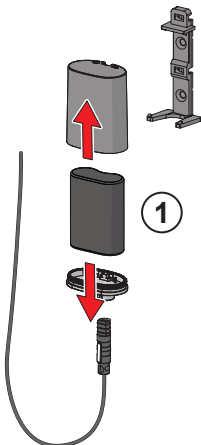

Example 1: Max short flow 6 s → 30 s

Example 2: Operation mode → FS = factory settings

①

1

②

1

Lithium
CR2450 3 V

④