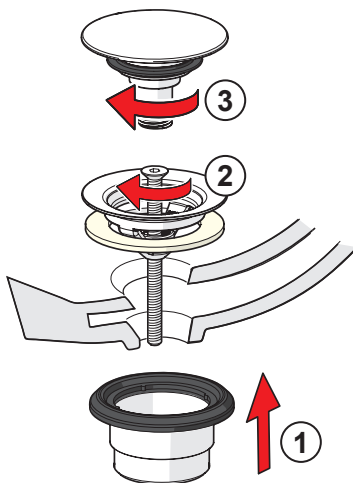

AA 1.5V x 2
Lithium

6

7

1

8

① ③

②

1 **ON / OFF**

6 s
automatic off

2 **~1 s**

ON ~1 min

3 **8712F**

ON **max. 2 min** **automatic off** **OFF**

- 1) Short lights OFF
- 2) Short lights ON
- 3) Factory settings

| | | | | | | | | |
|-----------------------|-----|-------------------|------------------|------------------|-----|-----|-----|-----|
| Factory default | 1 x | 2 x | 3 x | 4 x | 5 x | 6 x | 7 x | 8 x |
| Max short flow (sec) | 1 x | 6 | 8 | 10 | 15 | 20 | 30 | 60 |
| Max long flow (sec) | 2 x | 30 | 45 | 90 | 120 | 240 | 300 | 600 |
| Automatic flush (h) | 3 x | 0 | 12 | 24 | 48 | 72 | - | - |
| Automatic flush (sec) | 4 x | 10 | 30 | 60 | 120 | 180 | 240 | 300 |
| Operation mode | 5 x | OFF ¹⁾ | ON ²⁾ | FS ³⁾ | - | - | - | - |