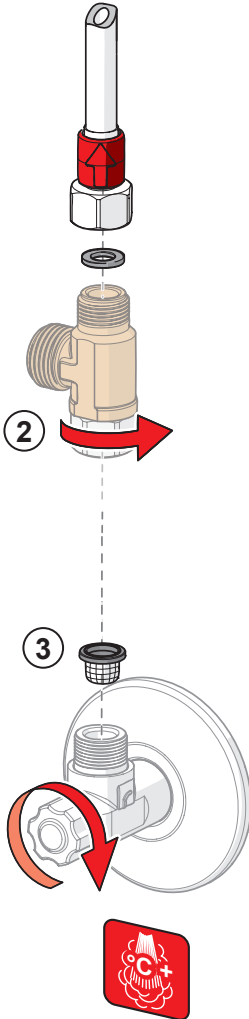

6 s
automatic off

2 **~1 s**

ON ~1 min

3 **8712F**

ON **max. 2 min** **automatic off** **OFF**

- 1) Short lights OFF
- 2) Short lights ON
- 3) Factory settings

| | | | | | | | | |
|-----------------------|-----|-------------------|------------------|------------------|-----|-----|-----|-----|
| Factory default | 1 x | 2 x | 3 x | 4 x | 5 x | 6 x | 7 x | 8 x |
| Max short flow (sec) | 1 x | 6 | 8 | 10 | 15 | 20 | 30 | 60 |
| Max long flow (sec) | 2 x | 30 | 45 | 90 | 120 | 240 | 300 | 600 |
| Automatic flush (h) | 3 x | 0 | 12 | 24 | 48 | 72 | - | - |
| Automatic flush (sec) | 4 x | 10 | 30 | 60 | 120 | 180 | 240 | 300 |
| Operation mode | 5 x | OFF ¹⁾ | ON ²⁾ | FS ³⁾ | - | - | - | - |

Example 1: Max short flow 6 s → 30 s

Example 2: Operation mode → FS = factory settings

①

1

②

1

Lithium
CR2450 3 V

④