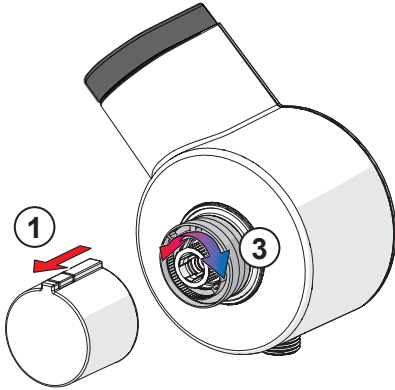

AA 1.5V x 2
Lithium

6

7

1

8

① ③

②

1 **ON / OFF**

6 s
automatic off

2 **~1 s**

ON ~1 min

3 **8712F**

ON **max. 2 min** **automatic off** **OFF**

- 1) Short lights OFF
- 2) Short lights ON
- 3) Factory settings

| | | | | | | | | |
|-----------------------|-----|-------------------|------------------|------------------|-----|-----|-----|-----|
| Factory default | 1 x | 2 x | 3 x | 4 x | 5 x | 6 x | 7 x | 8 x |
| Max short flow (sec) | 1 x | 6 | 8 | 10 | 15 | 20 | 30 | 60 |
| Max long flow (sec) | 2 x | 30 | 45 | 90 | 120 | 240 | 300 | 600 |
| Automatic flush (h) | 3 x | 0 | 12 | 24 | 48 | 72 | - | - |
| Automatic flush (sec) | 4 x | 10 | 30 | 60 | 120 | 180 | 240 | 300 |
| Operation mode | 5 x | OFF ¹⁾ | ON ²⁾ | FS ³⁾ | - | - | - | - |