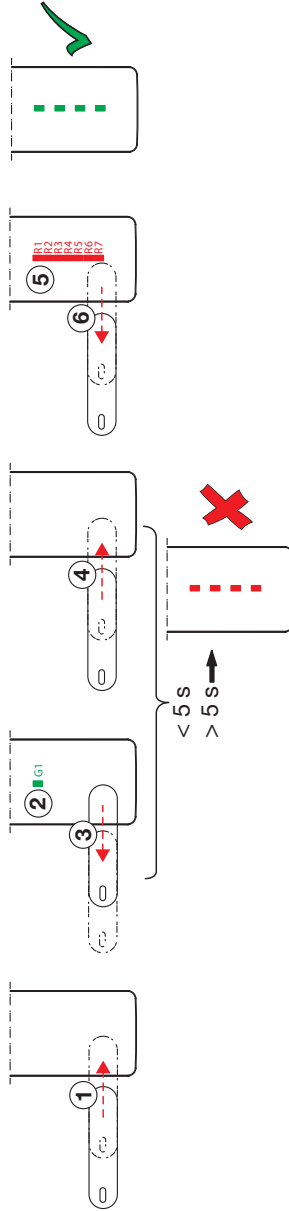

22

1

19

① ②

2

① ... ④

2

①

③ 8712F

①

② ... ④

⑥ ... ⑨

④ ... ⑥

⑧

4 8712F

5

6 s
automatic off

2 **~1 s**

ON ~1 min

3 **8712F**

ON **max. 2 min** **automatic off** **OFF**

- 1) Short lights OFF
- 2) Short lights ON
- 3) Factory settings

| | | | | | | | | |
|-----------------------|-----|-------------------|------------------|------------------|-----|-----|-----|-----|
| Factory default | 1 x | 2 x | 3 x | 4 x | 5 x | 6 x | 7 x | 8 x |
| Max short flow (sec) | 1 x | 6 | 8 | 10 | 15 | 20 | 30 | 60 |
| Max long flow (sec) | 2 x | 30 | 45 | 90 | 120 | 240 | 300 | 600 |
| Automatic flush (h) | 3 x | 0 | 12 | 24 | 48 | 72 | - | - |
| Automatic flush (sec) | 4 x | 10 | 30 | 60 | 120 | 180 | 240 | 300 |
| Operation mode | 5 x | OFF ¹⁾ | ON ²⁾ | FS ³⁾ | - | - | - | - |

Example 1: Max short flow 6 s → 30 s

Example 2: Operation mode → FS = factory settings

①

1

②

1

Lithium
CR2450 3 V

④