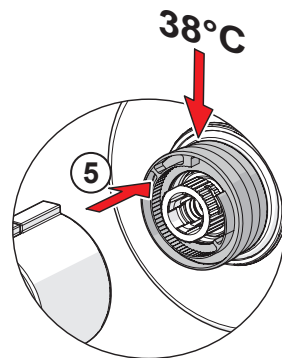

AA 1.5V x 2
Lithium

6

7

1

8

① ③

②

1 **ON / OFF**

6 s
automatic off

2 **~1 s**

ON ~1 min

3 **8712F**

ON **max. 2 min** **automatic off** **OFF**

- 1) Short lights OFF
- 2) Short lights ON
- 3) Factory settings

| | | | | | | | | |
|-----------------------|-----|-------------------|------------------|------------------|-----|-----|-----|-----|
| Factory default | 1 x | 2 x | 3 x | 4 x | 5 x | 6 x | 7 x | 8 x |
| Max short flow (sec) | 1 x | 6 | 8 | 10 | 15 | 20 | 30 | 60 |
| Max long flow (sec) | 2 x | 30 | 45 | 90 | 120 | 240 | 300 | 600 |
| Automatic flush (h) | 3 x | 0 | 12 | 24 | 48 | 72 | - | - |
| Automatic flush (sec) | 4 x | 10 | 30 | 60 | 120 | 180 | 240 | 300 |
| Operation mode | 5 x | OFF ¹⁾ | ON ²⁾ | FS ³⁾ | - | - | - | - |