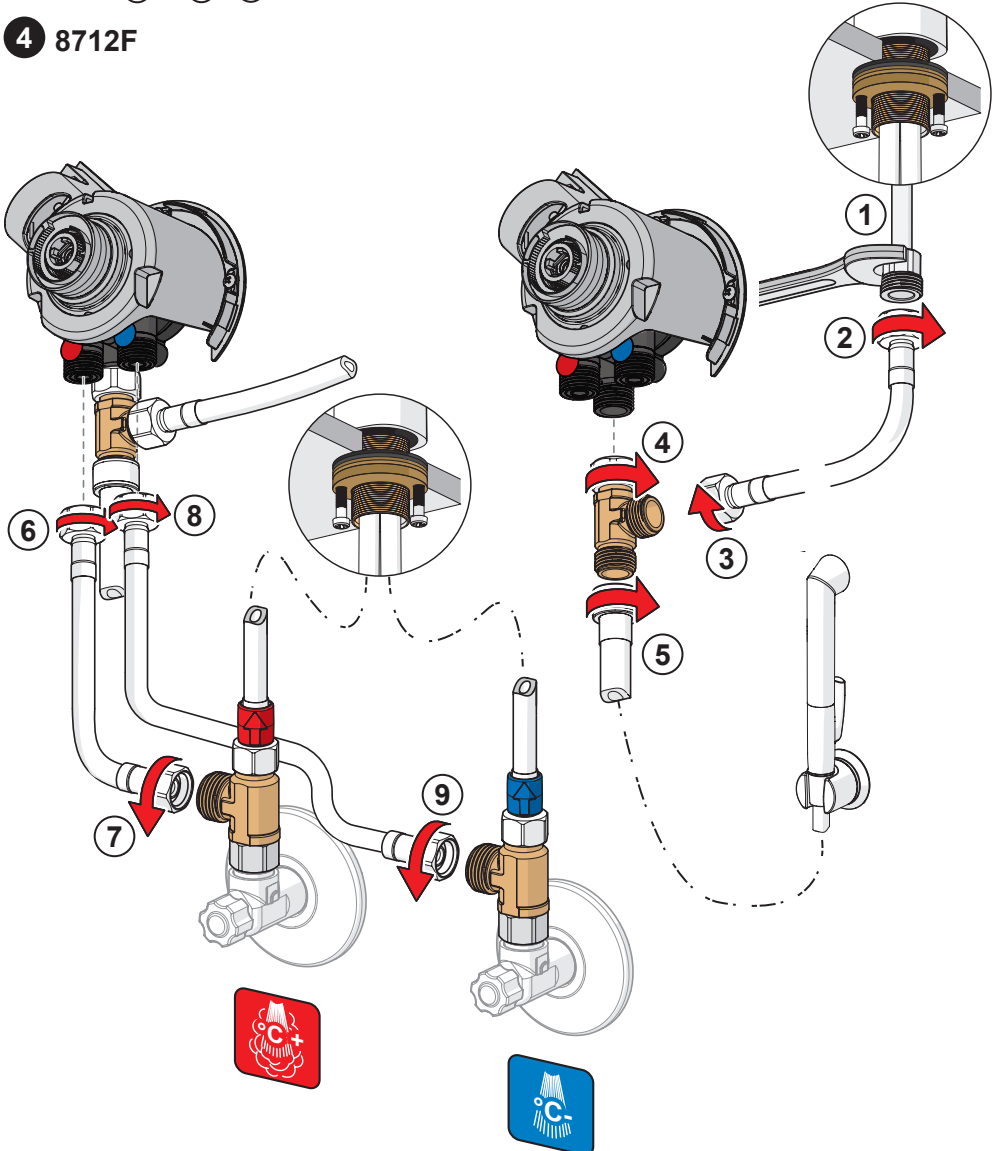

①

② ... ④

⑥ ... ⑨

④ ... ⑥

⑧

4 8712F