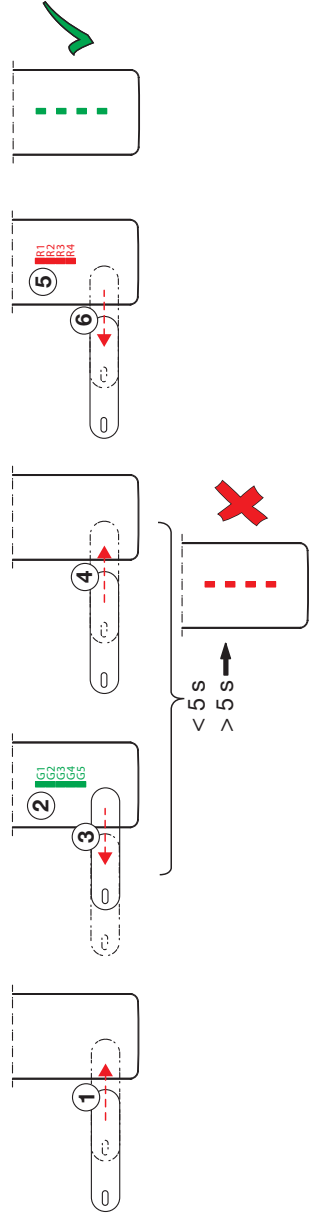

22

1

19

① ②

2

① ... ④

2

①

③ 8712F

①

② ... ④

⑥ ... ⑨

④ ... ⑥

⑧

4 8712F

5

6 s
automatic off

2 **~1 s**

ON ~1 min

3 **8712F**

ON **max. 2 min** **automatic off** **OFF**

- 1) Short lights OFF
- 2) Short lights ON
- 3) Factory settings

| | | | | | | | | |
|-----------------------|-----|-------------------|------------------|------------------|-----|-----|-----|-----|
| Factory default | 1 x | 2 x | 3 x | 4 x | 5 x | 6 x | 7 x | 8 x |
| Max short flow (sec) | 1 x | 6 | 8 | 10 | 15 | 20 | 30 | 60 |
| Max long flow (sec) | 2 x | 30 | 45 | 90 | 120 | 240 | 300 | 600 |
| Automatic flush (h) | 3 x | 0 | 12 | 24 | 48 | 72 | - | - |
| Automatic flush (sec) | 4 x | 10 | 30 | 60 | 120 | 180 | 240 | 300 |
| Operation mode | 5 x | OFF ¹⁾ | ON ²⁾ | FS ³⁾ | - | - | - | - |

Example 1: Max short flow 6 s → 30 s

Example 2: Operation mode → FS = factory settings

①

1

②

1

Lithium
CR2450 3 V

④