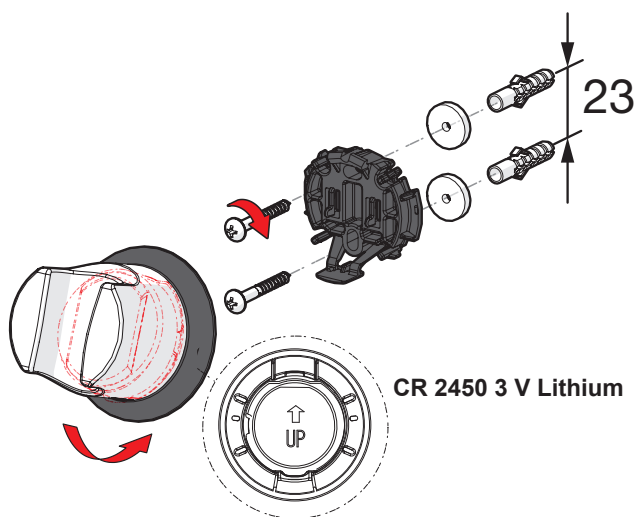

AA 1.5V x 2
Lithium

6

7

1

8

① ③

②

1 **ON / OFF**

6 s
automatic off

2 **~1 s**

ON ~1 min

3 **8712F**

ON **max. 2 min** **automatic off** **OFF**

- 1) Short lights OFF
- 2) Short lights ON
- 3) Factory settings

| | | | | | | | | |
|-----------------------|-----|-------------------|------------------|------------------|-----|-----|-----|-----|
| Factory default | 1 x | 2 x | 3 x | 4 x | 5 x | 6 x | 7 x | 8 x |
| Max short flow (sec) | 1 x | 6 | 8 | 10 | 15 | 20 | 30 | 60 |
| Max long flow (sec) | 2 x | 30 | 45 | 90 | 120 | 240 | 300 | 600 |
| Automatic flush (h) | 3 x | 0 | 12 | 24 | 48 | 72 | - | - |
| Automatic flush (sec) | 4 x | 10 | 30 | 60 | 120 | 180 | 240 | 300 |
| Operation mode | 5 x | OFF ¹⁾ | ON ²⁾ | FS ³⁾ | - | - | - | - |