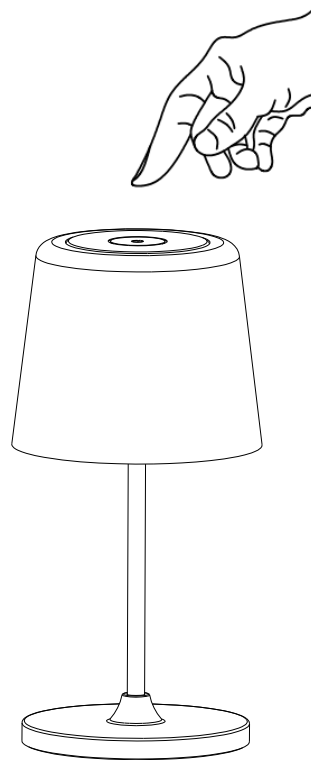

# TAKE ME ANYWHERE

Take Me Anywhere can be used both in and outdoor.

When touching the on/ off top, the lamp will light up in 3 different light settings.

During charging, there is a small indicator next to the USB-C port that will light red. After fully charged, the light indicator becomes green.

Material: Aluminium/ acrylic

Use for in- and outdoor ( IP44)

Take Me Anywhere kan benyttes både indendørs og udendørs.

Ved at trykke på on/ off symbolet på toppen af lampen, vil lampen lyse op i 3 forskellige niveauer.