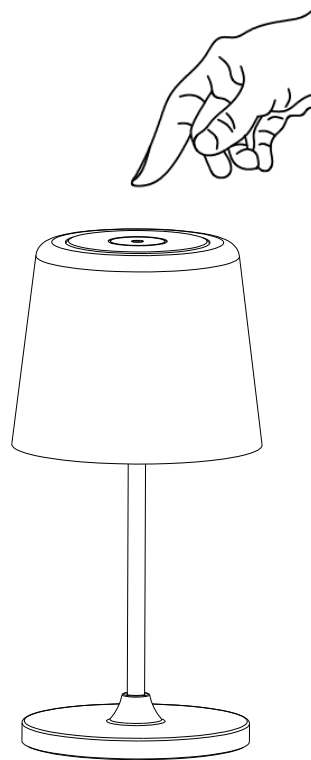

TAKE ME ANYWHERE

Take Me Anywhere can be used both in and outdoor.

When touching the on/ off top, the lamp will light up in 3 different light settings.

During charging, there is a small indicator next to the USB-C port that will light red. After fully charged, the light indicator becomes green.

Material: Aluminium/ acrylic

Use for in- and outdoor (IP44)

Take Me Anywhere kan benyttes både indendørs og udendørs.

Ved at trykke på on/ off symbolet på toppen af lampen, vil lampen lyse op i 3 forskellige niveauer.