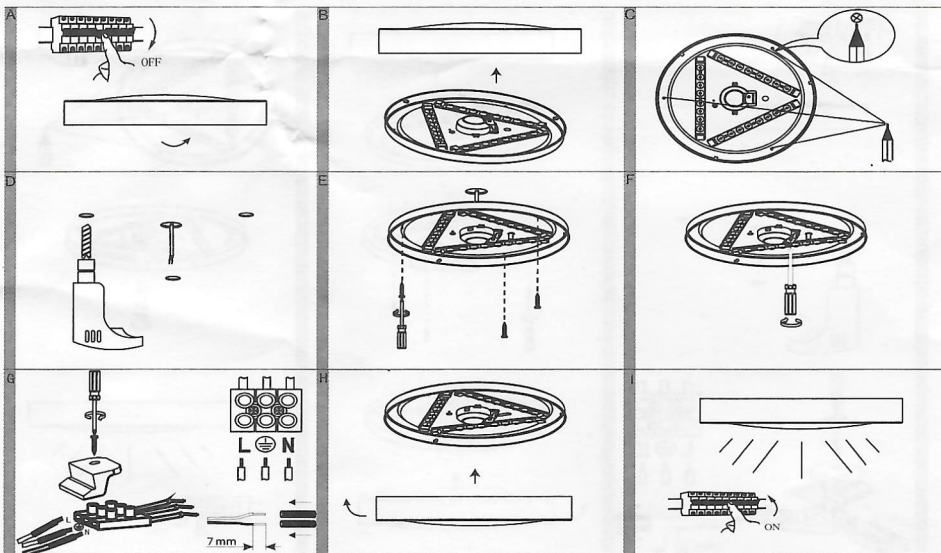

Specifications

ART.NR.	719907	719921	719938
Shape	Round	Round	Round
Power	18W	36W	12W
Input voltage	230V	230V	230V
lumen output	1440lm	2800lm	900lm
Color temp	3000K	3000K	3000K
Lifespan	25,000 hours	25,000 hours	25,000 hours
Beam angle	120°	120°	120°
Dimensions(D*H)	φ335*62mm	φ435*68mm	φ285*62mm

Installation and Operating Manual

General safety instructions

Safety precautions

operation. Do not install in reach of children or animals.

Any other use of the device than described above can damage the product or endanger the user due to e.g. short-circuits, fire or an electric shock. The entire product may not be modified or adapted.

Safe operation is not possible anymore, if:
- the LED luminaire has visible damages,
- the LED luminaire does not work anymore

Installation instructions

Note:

- Installation only by persons with electro technical knowledge and experience.
- Use cable which is suitable for outdoor use (if mounted outside).
- Do not use a dimmer to operate this luminaire

Notes on Disposal

Old units, marked with the symbol as illustrated, may not be disposed of in the household rubbish.

Care and warranty

Before cleaning the unit, disconnect it if necessary from other components; do not use aggressive cleaning agents.

The unit has been carefully checked for defects. If nevertheless you do have cause for complaint, please go back to the retailer where you have bought the product together with your proof of purchase. We offer a 2year warranty from date of purchase. We are not liable for damage arising from incorrect handling, improper use or wear and tear. We reserve the right to make technical modifications.

CE declaration

This product is according next directives
LVD 2014/35/EU
EMC 2014/30/EU
RoHS 2011/65/EU