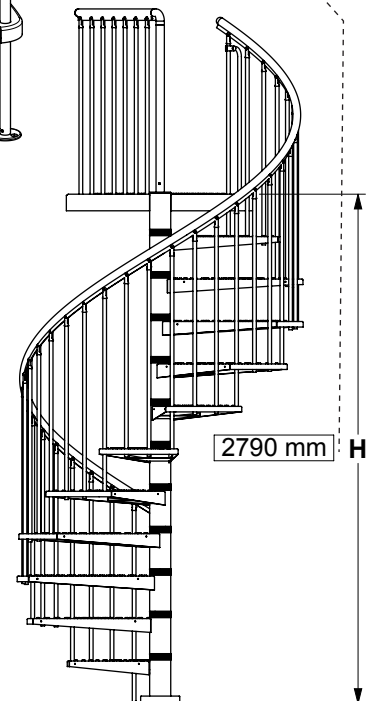

N
0...6 st (pcs)

P
+ 1 st (pcs)

P
+ 1 st (pcs)

12

2700	5	T
2785	5	5
2790	5	6
2795	5	7
2800	5	8

P

N × T

+ 6 st (pcs)

5 st (pcs) × 12
= 60 st (pcs)

2700	5	T
2785	5	5
2790	5	6
2795	5	7
2800	5	8

2790 mm H