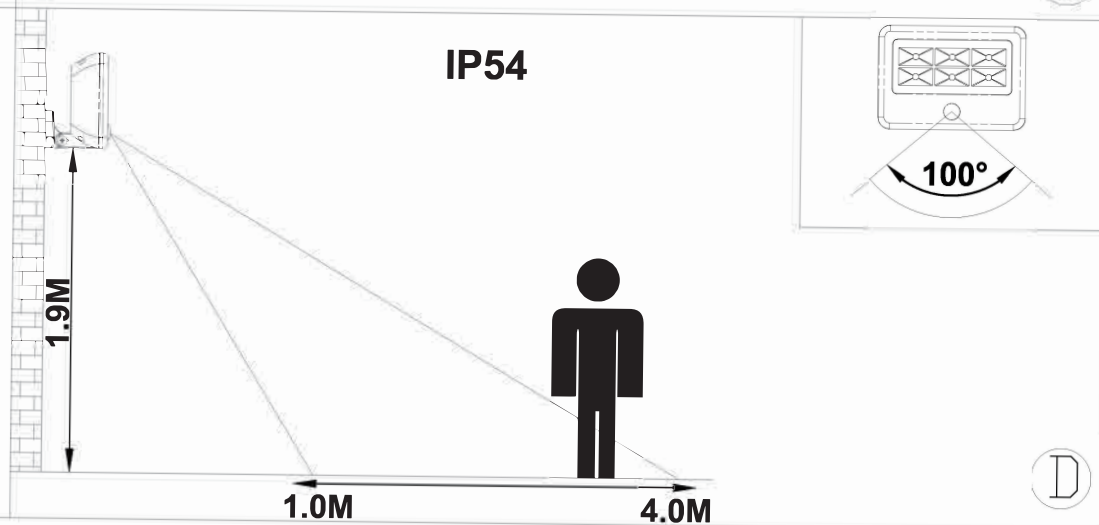

EGLO  
my light | my style

LED sensor light

ART.-Nr.: 33289

3X

A

B

C

D