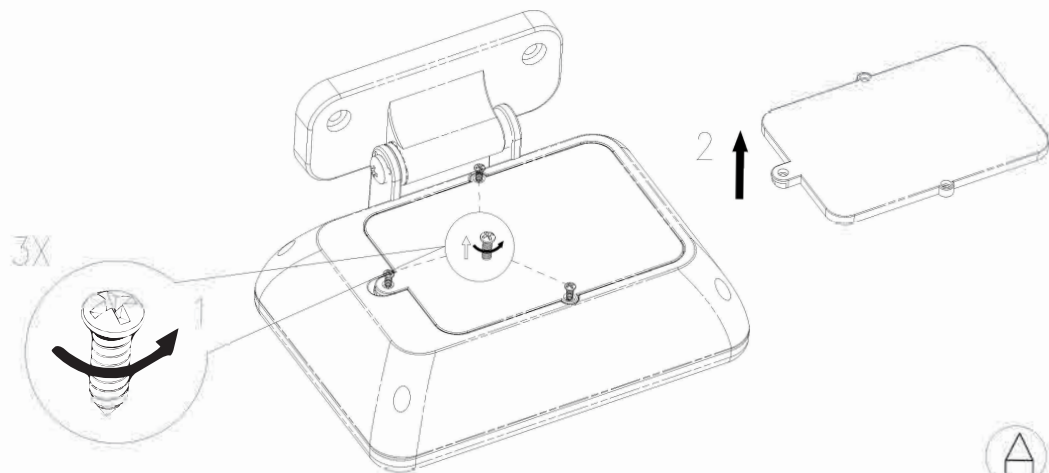

EGLO  
my light | my style

LED sensor light

ART.-Nr.: 33289

3X

A

B

C

D