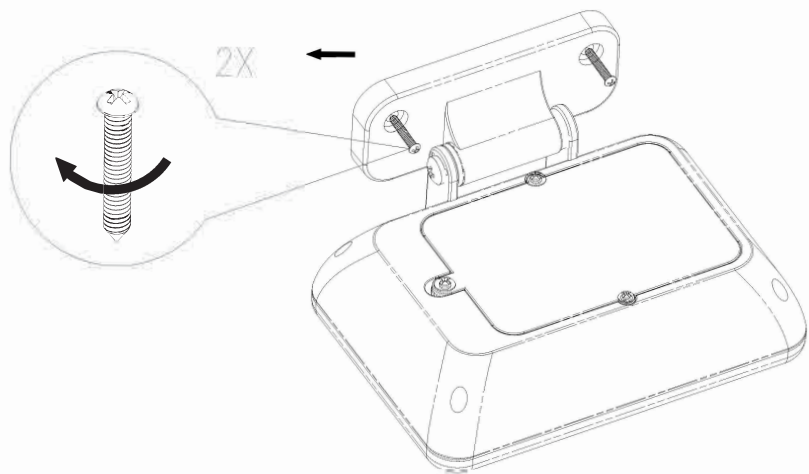

EGLO  
my light | my style

LED sensor light

ART.-Nr.: 33289

3X

A

B

C

D