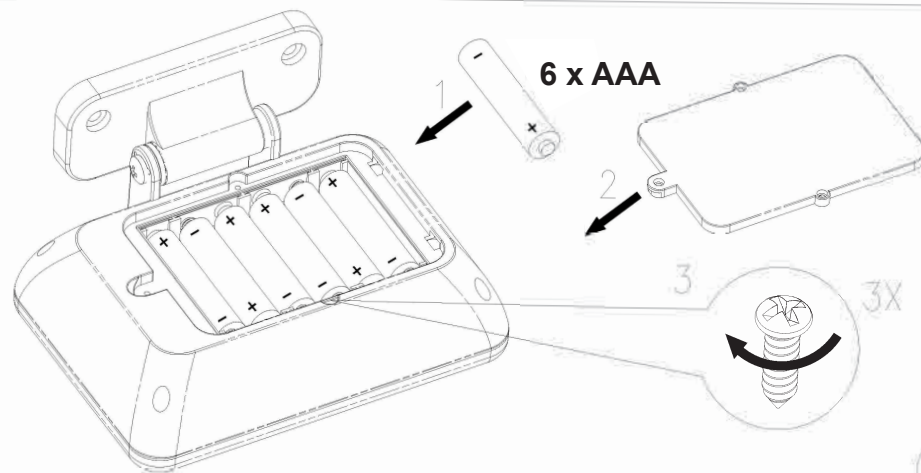

EGLO  
my light | my style

LED sensor light

ART.-Nr.: 33289

3X

A

B

C

D