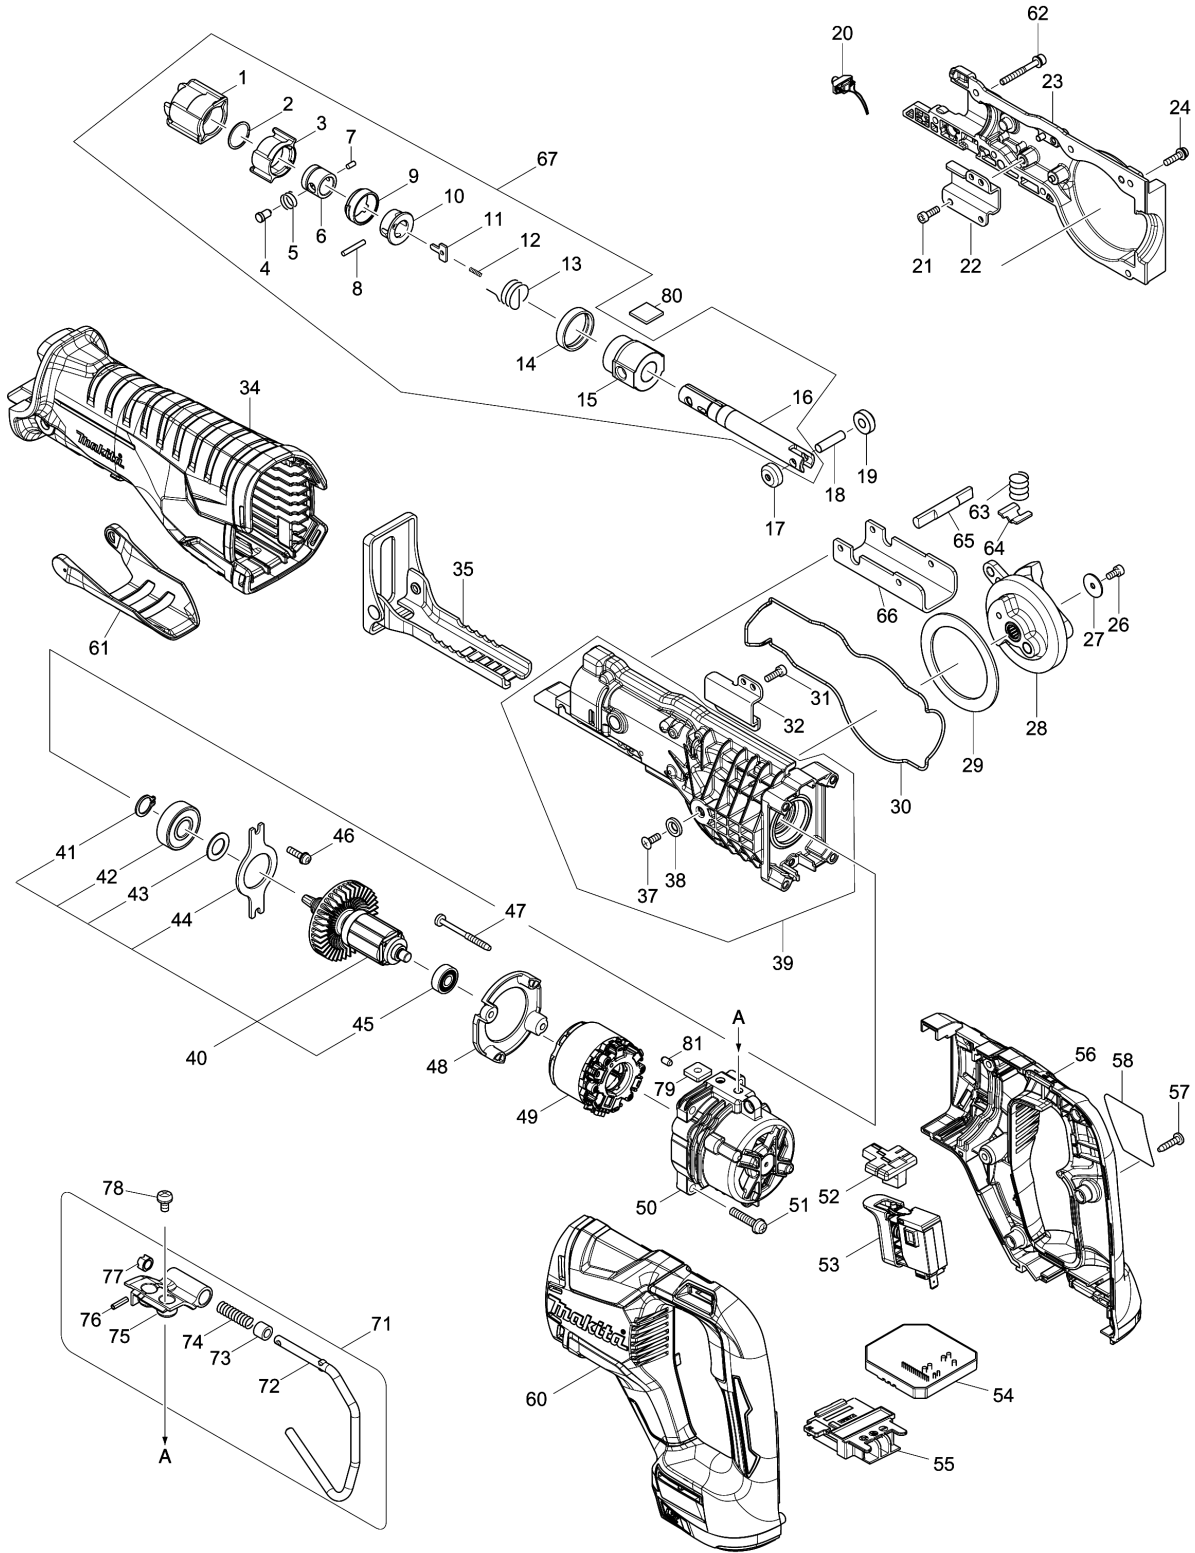

Model No.DJR187 CORDLESS RECIPRO SAW